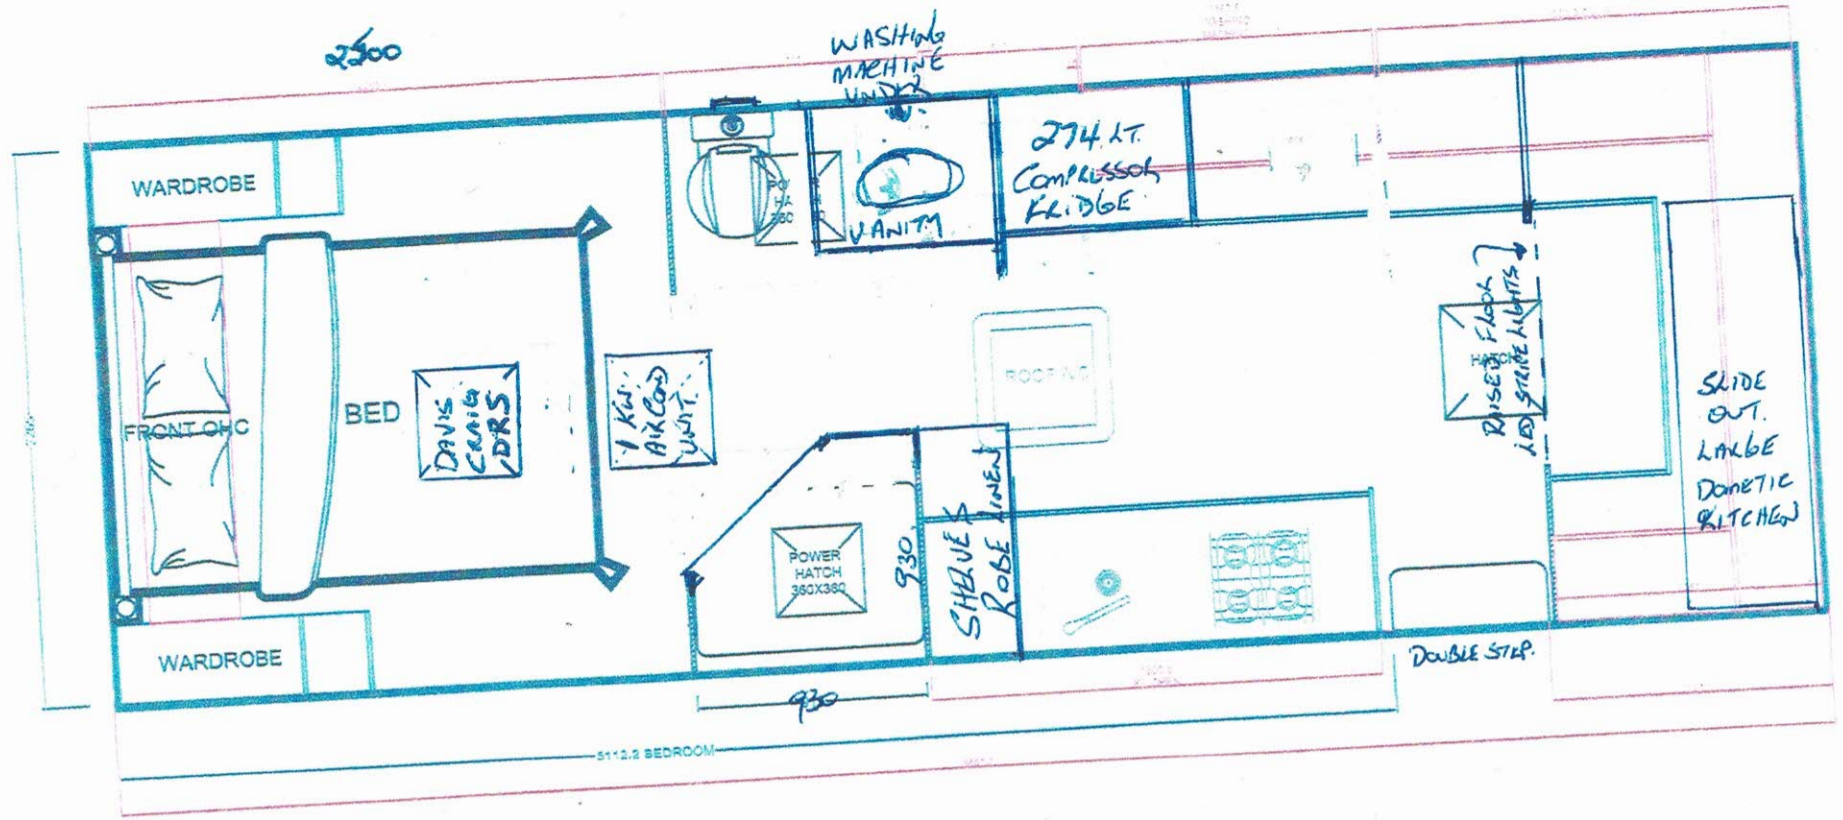

# BEYOND CAPRICORN QUAD BUNK - 23 FAMILY ADVENTURE

CAMPBOSS OFF-ROAD.  
22' Lux Ensuite  
LIFESTYLE ADVENTURE

CAMPBOSS TOP ENDER-CLUB  
OFF-ROAD LIFESTYLE  
ADVENTURE.  
23' Flat Floor

22' 6" BEYOND TOPENDER - CLUB LIFESTYLE ADVENTURE

SCALE:

DATE:

20FT MODEL UPDATED L SHAPE