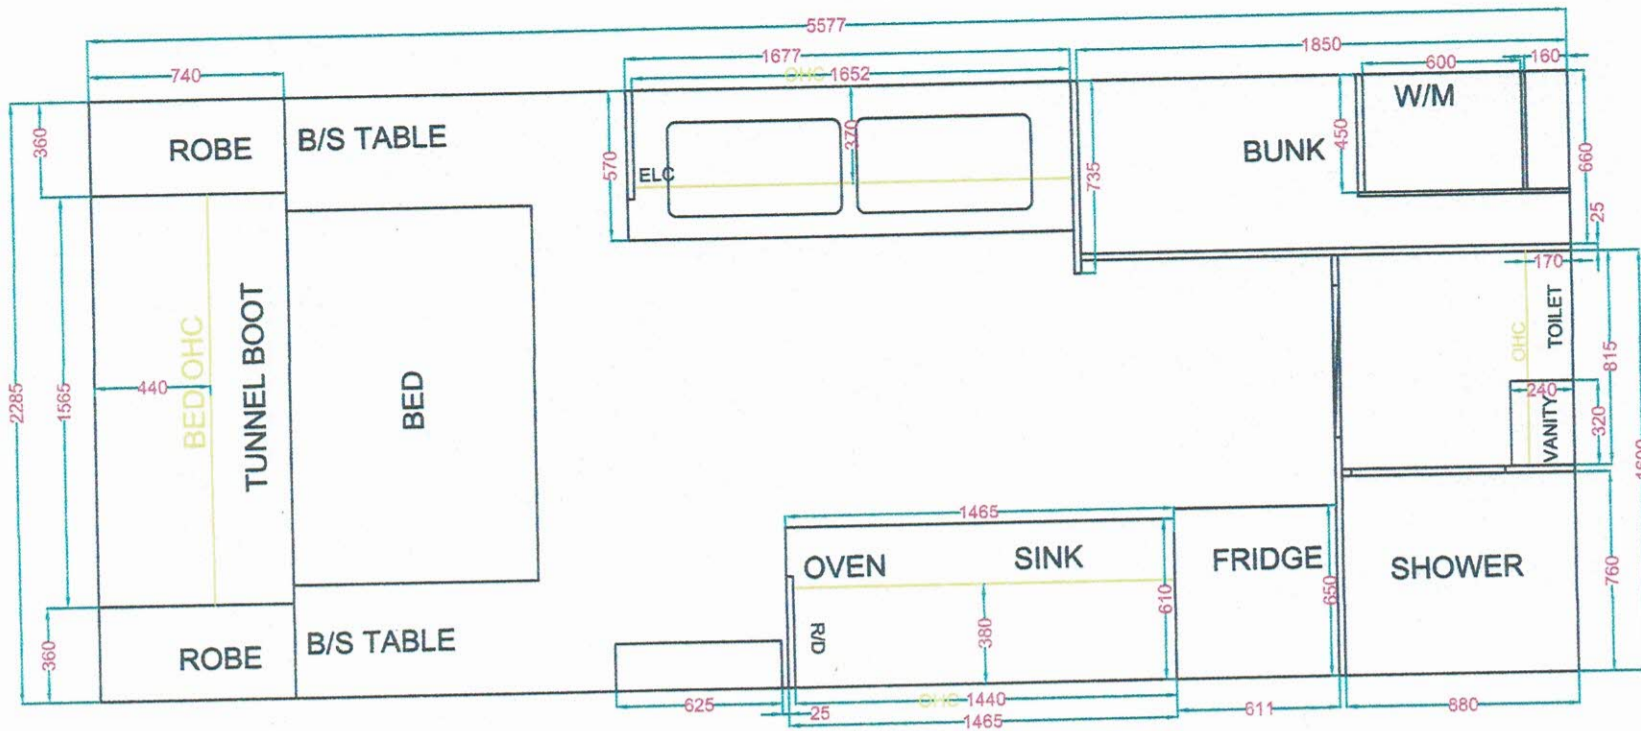

EXTRA:

BEYOND KAKADU LIFESTYLE

18.3FT BUNK VAN: ADVENTURE

MODEL : 18.3 FT		CHASSIS NO: OPX	
SUPPLIER:		COLOR: OHC- BASE-	
CHECKED BY:	SCALE:	DATE: