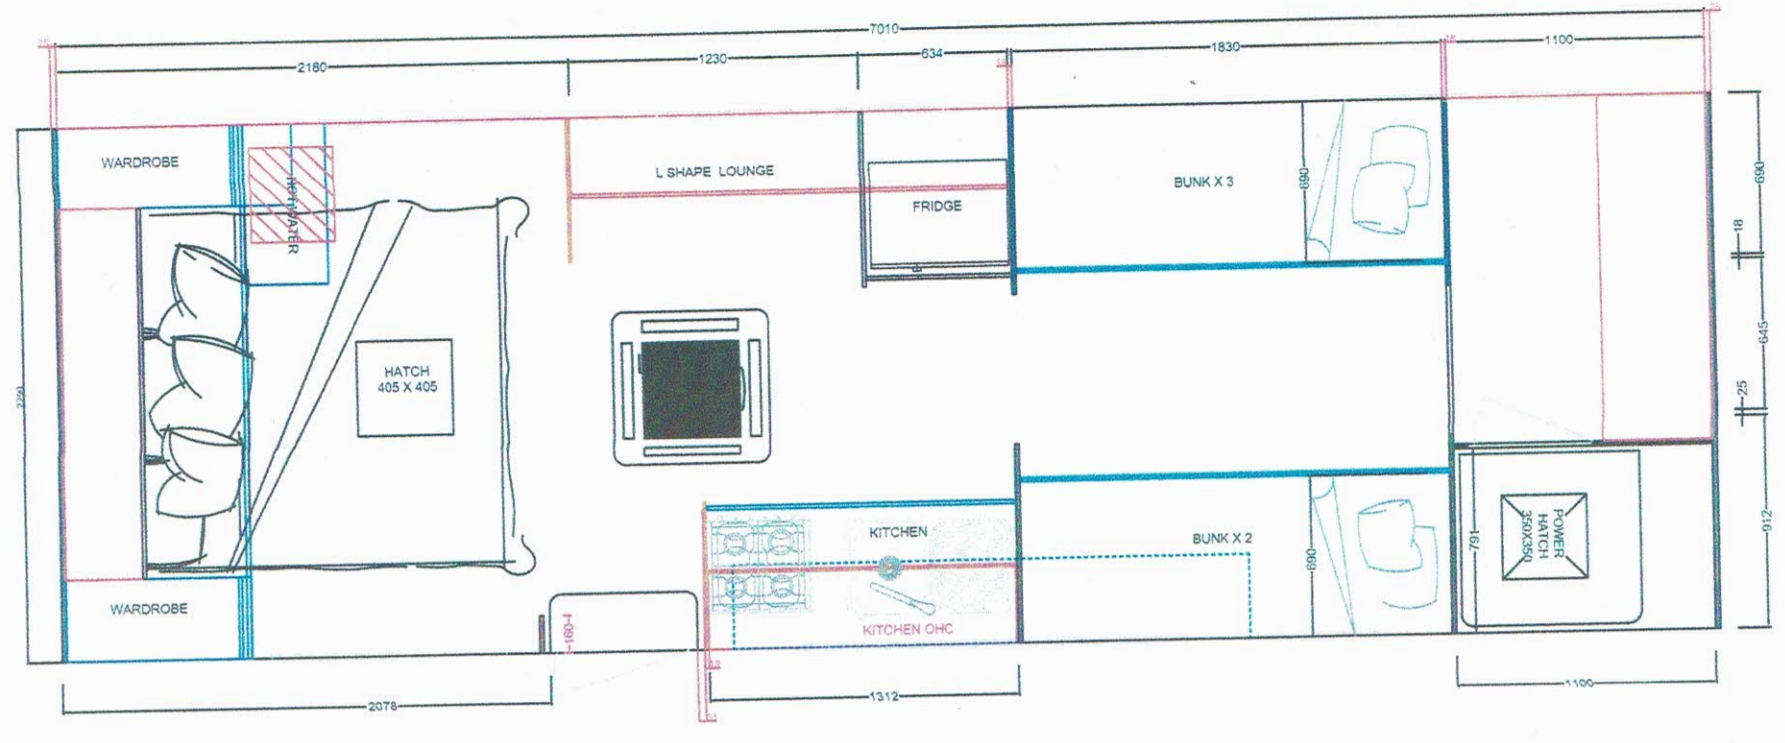

# BEYOND CAPRICORN QUAD BUNK - 23 FAMILY ADVENTURE

CAMPBOSS OFF-ROAD.  
22' Lux Ensuite  
LIFESTYLE ADVENTURE

CAMPBOSS TOP ENDER-CLUB  
OFF-ROAD LIFESTYLE  
ADVENTURE.  
23' Flat Floor

22' 6" BEYOND TOPENDER - CLUB LIFESTYLE ADVENTURE

SCALE:

DATE:

20FT MODEL UPDATED L SHAPE