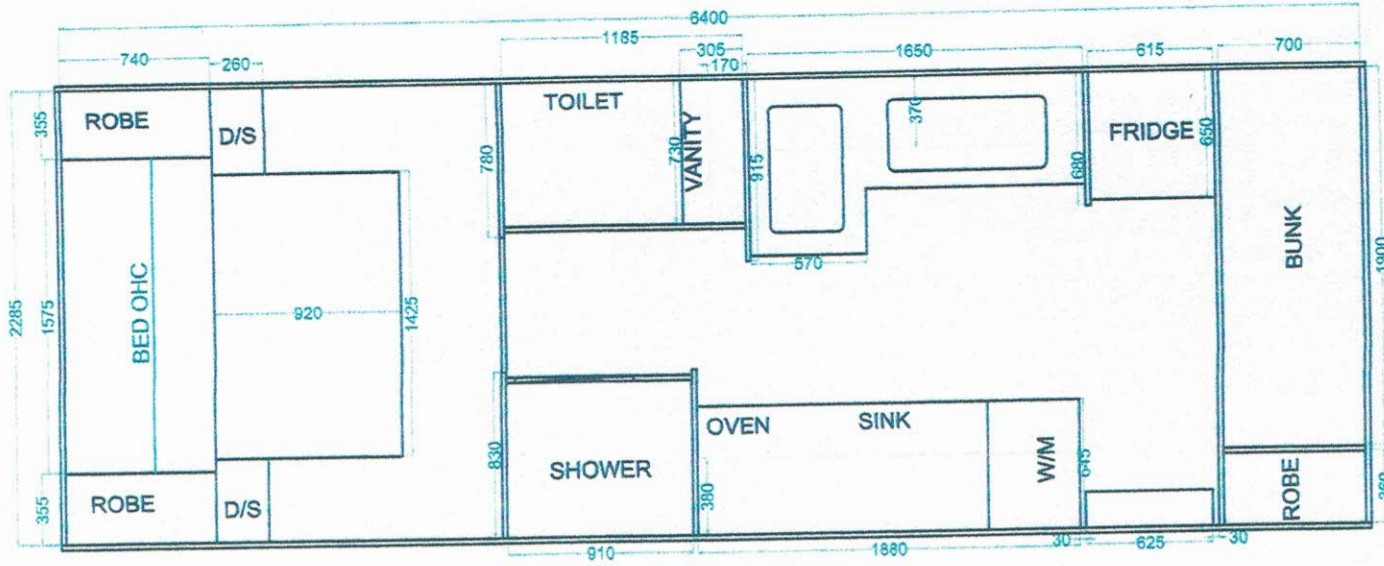

BEYOND. LIFESTYLE ADVENTURE  
22' LUXURY ENSUITE

CAMPBOSS LIFESTYLE ADVENTURE OFF-ROAD  
22' LUXURY ENSUITE

CAMPBOSS - DESERT STORM  
OFF-ROAD FAMILY ADVENTURE

EXTRAS:

MODEL: 22FT BUNK (REAR BUNK) *CAMPBOSS MILLARBOR* CHASSIS: OPX

SCALE:

DATE:

20FT MODEL UPDATED L SHAPE