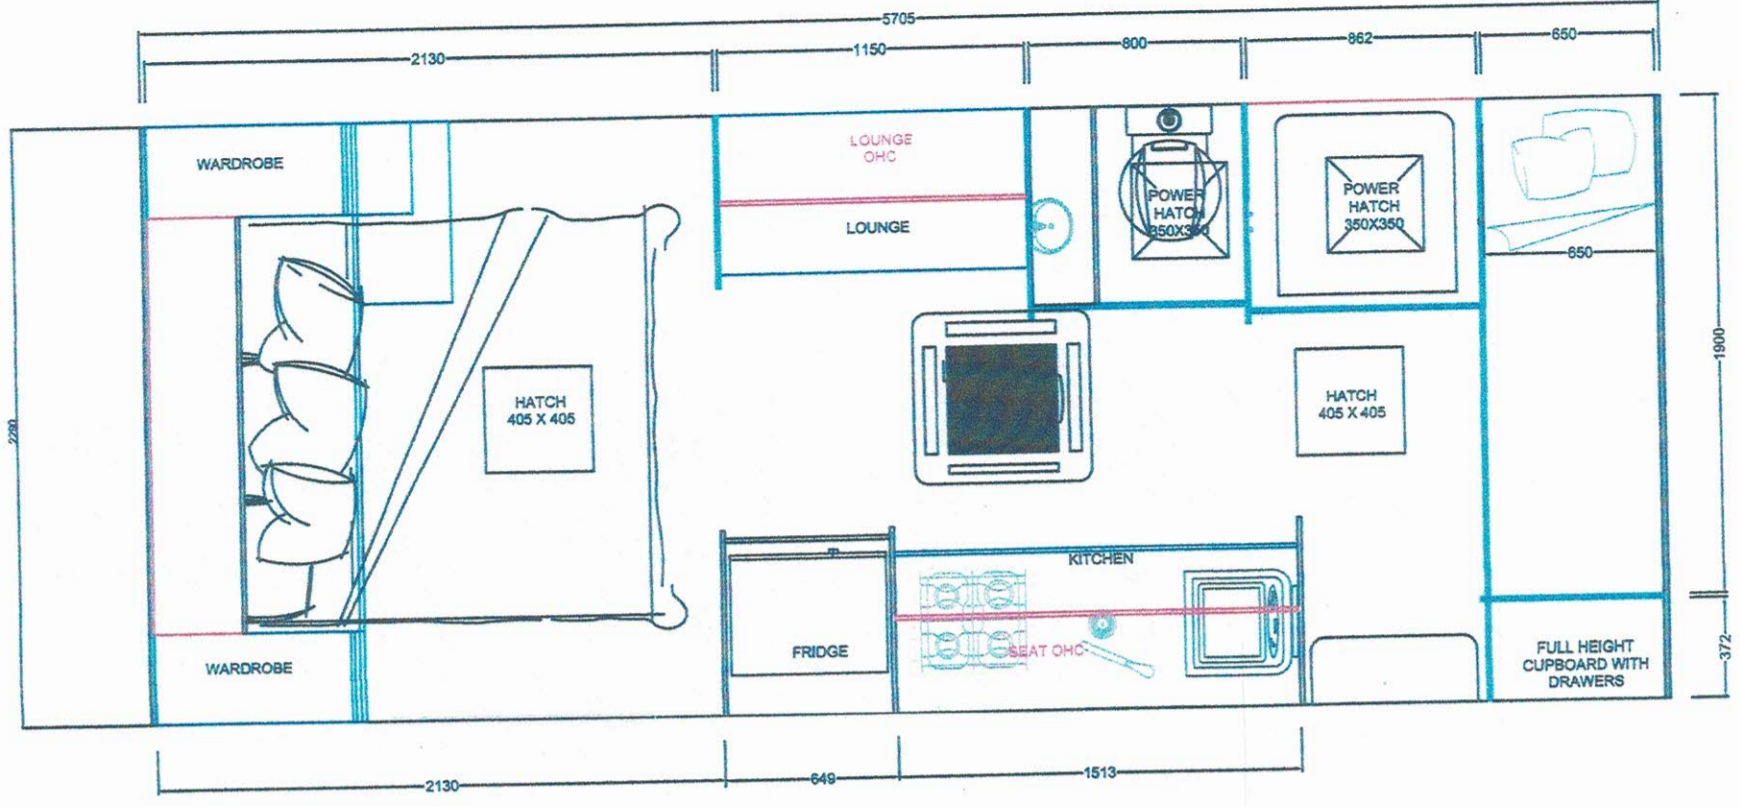

Beyond
DESERT STORM FAMILY LIFESTYLE

- 18' 4" REAR BUNK