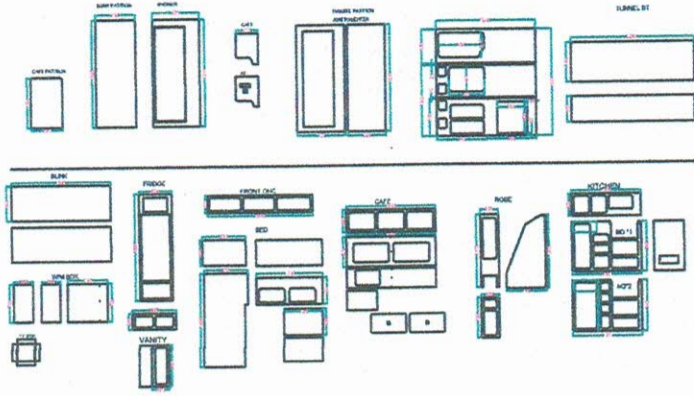

18.3FT BUNK VAN

BEYOND GASCOYNE EAST-WEST. FAMILY ADVENTURE

EXTRA:

MODEL :18.3FT EAST-WEST

CHASSIS NO:OPX

COLOR:
OHC-
BASE-

SUPPLIER:

CHECKED BY:

SCALE:

DATE: