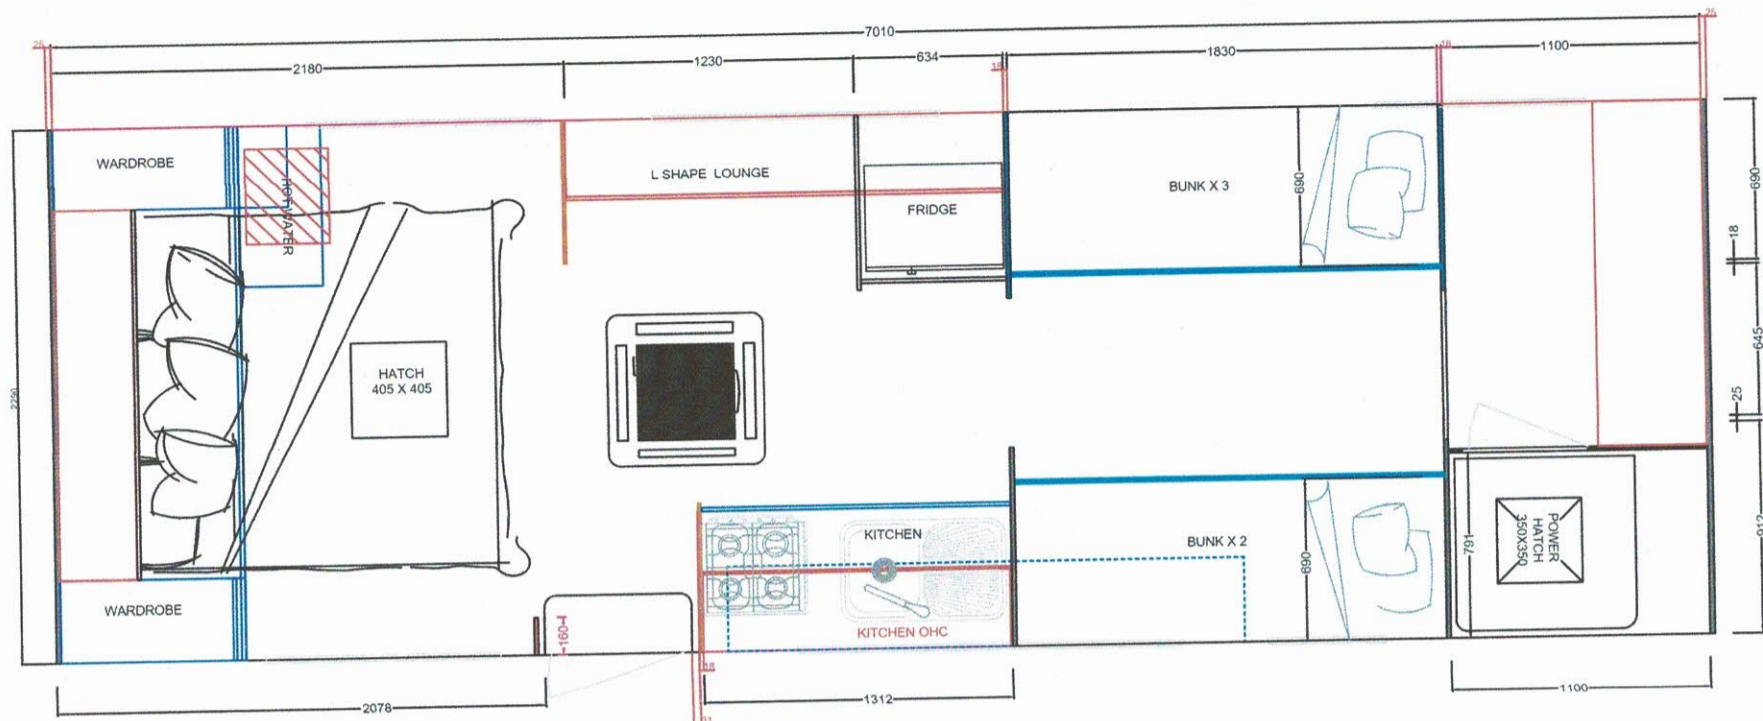

# BEYOND CAPRICORN QUAD BUNK - 23 FAMILY ADVENTURE

CAMPBOSS OFF-ROAD.  
22' Lux Ensuite  
LIFESTYLE ADVENTURE

CAMPBOSS TOP ENDER-CLUB  
OFF-ROAD LIFESTYLE  
ADVENTURE.  
23' Flat Floor

22' 6" BEYOND TOPENDER - CLUB LIFESTYLE ADVENTURE

SCALE:

DATE:

20FT MODEL UPDATED L SHAPE