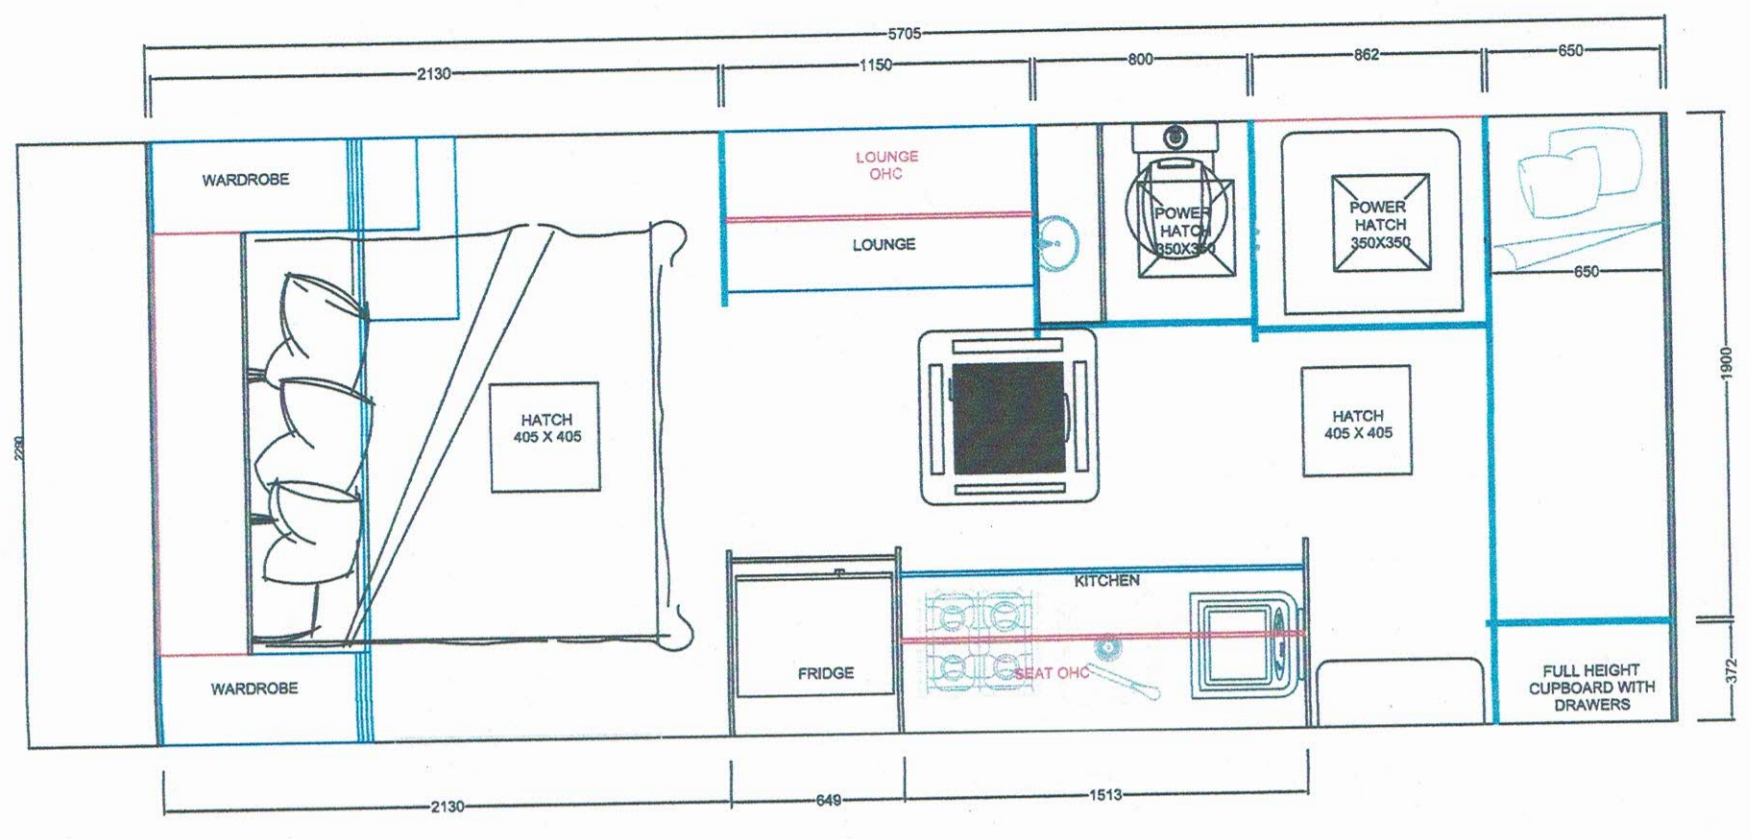

CAMPBOSS OFF-ROAD.
DESERT STORM FAMILY ADVENTURE

- 18'6" REAR BUNK