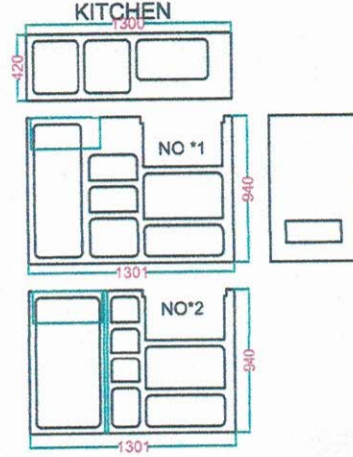

18.3FT BUNK VAN

BEYOND GASCOYNE EAST-WEST. FAMILY ADVENTURE

EXTRA:

MODEL :18.3FT EAST-WEST

CHASSIS NO:OPX

COLOR:
OHC-
BASE-

SUPPLIER:

CHECKED BY:

SCALE:

DATE: