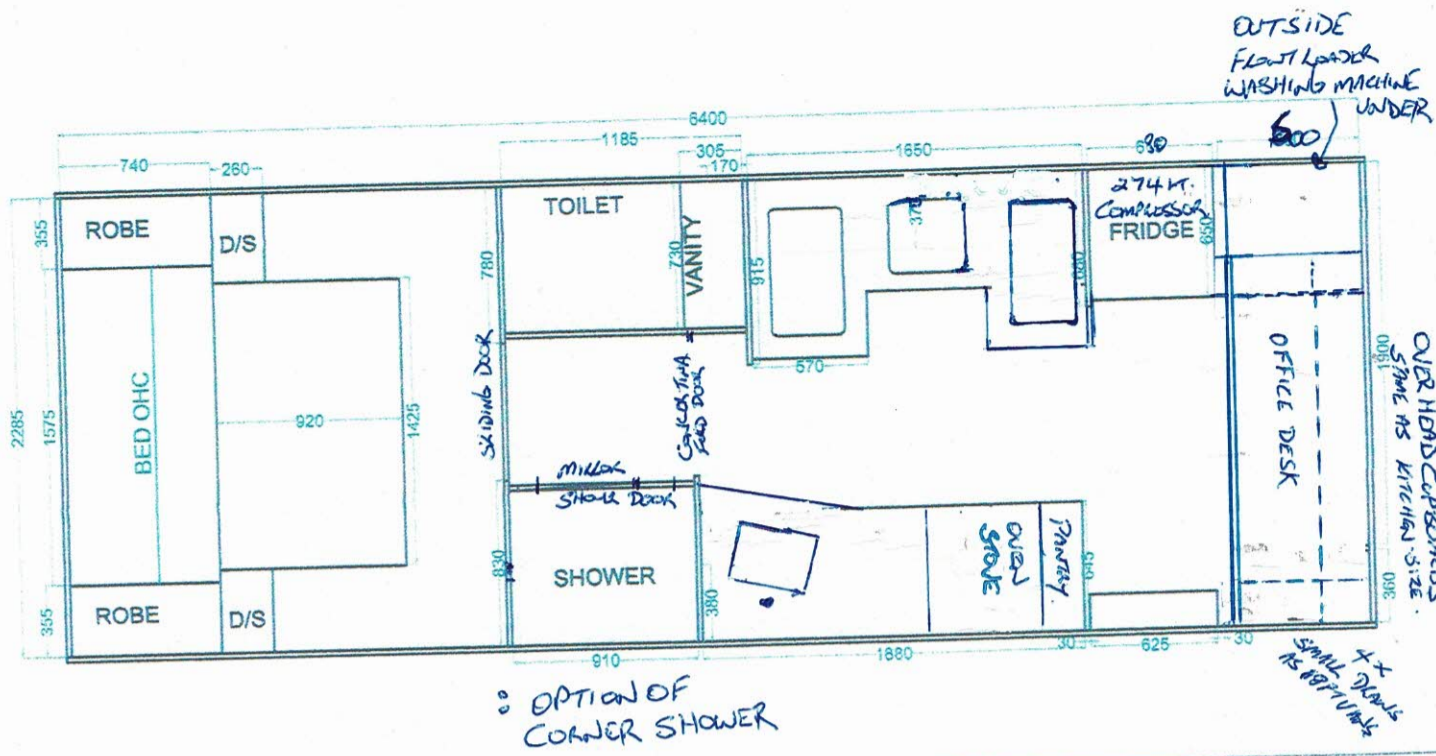

OFFICE
BEYOND DESERT STORM - LIFESTYLE ADVENTURE

EXTRAS:

MODEL: 20FT COUPLES (REAR OFFICE) *BEYOND KIMBERLEY'S*

ALUMINIUM:	FLOOR:	CHASSIS: OPX
CHECKER PLATE:	UPHOLSTRY:	LAMINEX:
DECALS: XTREMERV.COM.AU BEYOND KIMBERLEY	DOORS:	SHEET: 1-2
CUSTOMER:		YEAR:

DATE: