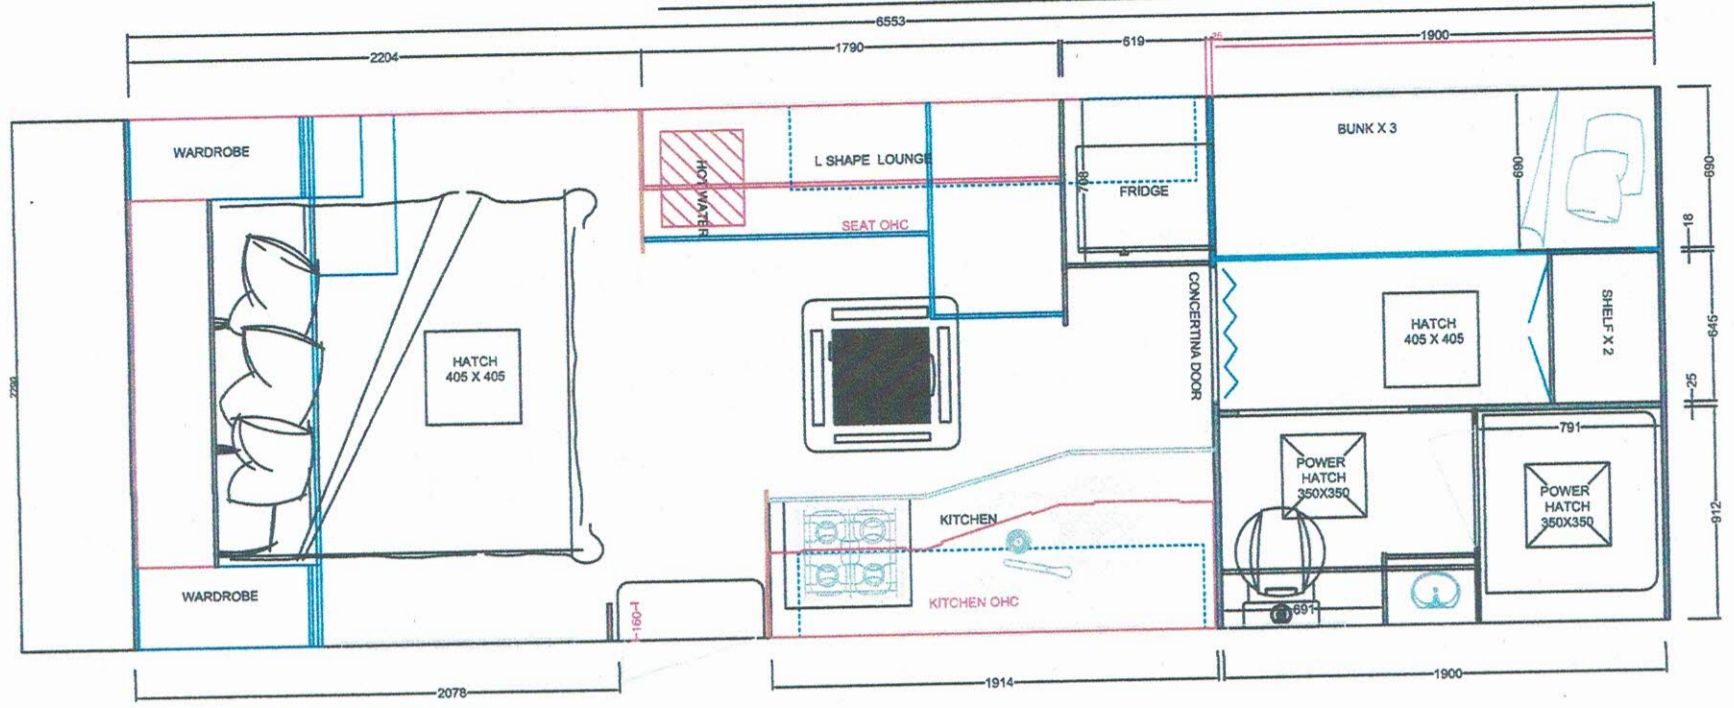

CAMPBOSS Kimberley's
OFF-ROAD

- 21.5 FAMILY ADVENTURE

ANGLE KITCHEN