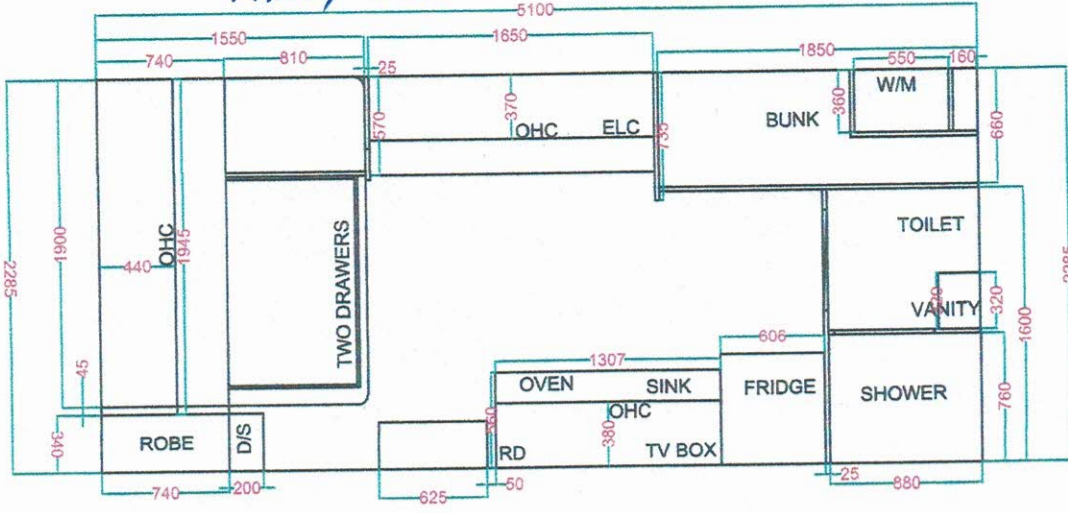

18.3FT BUNK VAN

BEYOND GASCOYNE EAST-WEST. FAMILY ADVENTURE