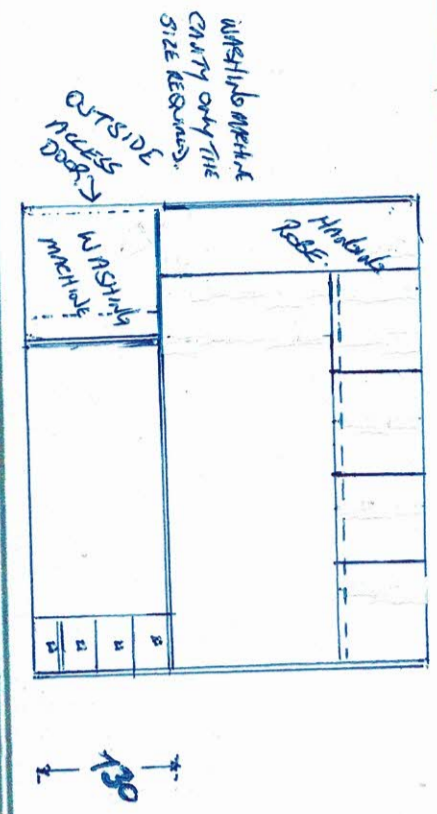

OFFICE
BEYOND DESERT STORM - LIFESTYLE ADVENTURE

EXTRAS:

MODEL: 20FT COUPLES (REAR OFFICE) *BEYOND KIMBERLEY'S*

ALUMINIUM:	FLOOR:	CHASSIS: OPX
CHECKER PLATE:	UPHOLSTRY:	LAMINEX:
DECALS: XTREMERV.COM.AU BEYOND KIMBERLEY	DOORS:	SHEET: 1-2
CUSTOMER:		YEAR:

DATE: