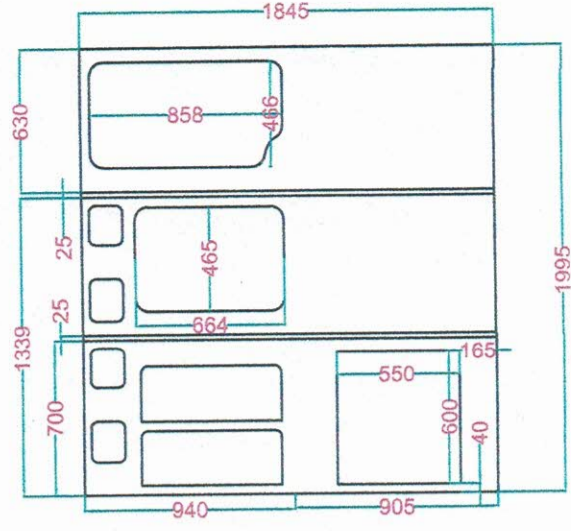

18.3FT BUNK VAN

BEYOND GASCOYNE EAST-WEST. FAMILY ADVENTURE

EXTRA:

MODEL :18.3FT EAST-WEST

CHASSIS NO:OPX

COLOR:
OHC-
BASE-

SUPPLIER:

CHECKED BY:

SCALE:

DATE: