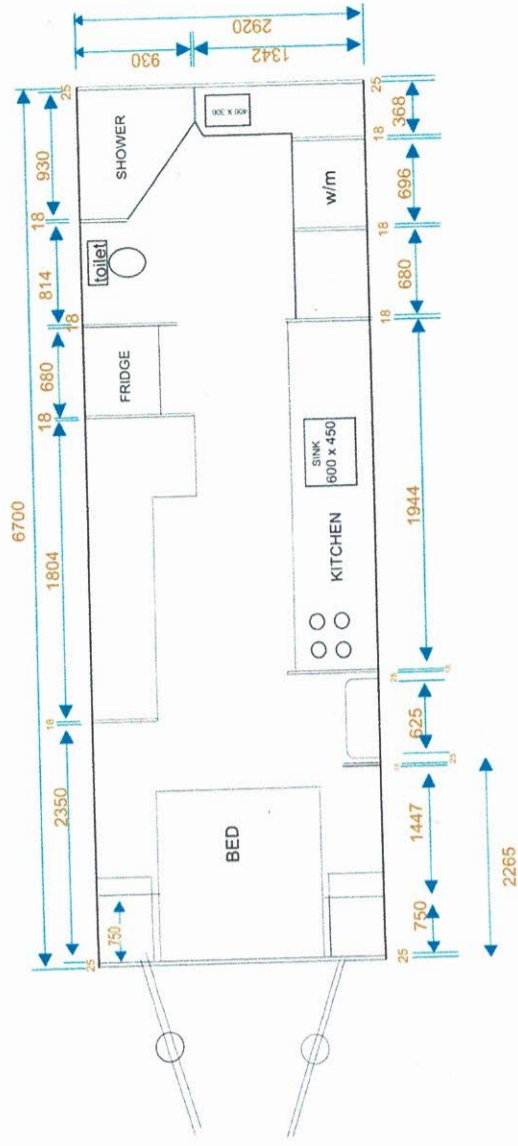

# BEYOND CAPRICORN QUAD BUNK - 23 FAMILY ADVENTURE

CAMPBOSS OFF-ROAD.  
22' Lux Ensuite  
LIFESTYLE ADVENTURE

CAMPBOSS TOP ENDER-CLUB  
OFF-ROAD LIFESTYLE  
ADVENTURE.  
23' Flat Floor

22' 6" BEYOND TOPENDER - CLUB LIFESTYLE ADVENTURE

SCALE:

DATE:

20FT MODEL UPDATED L SHAPE