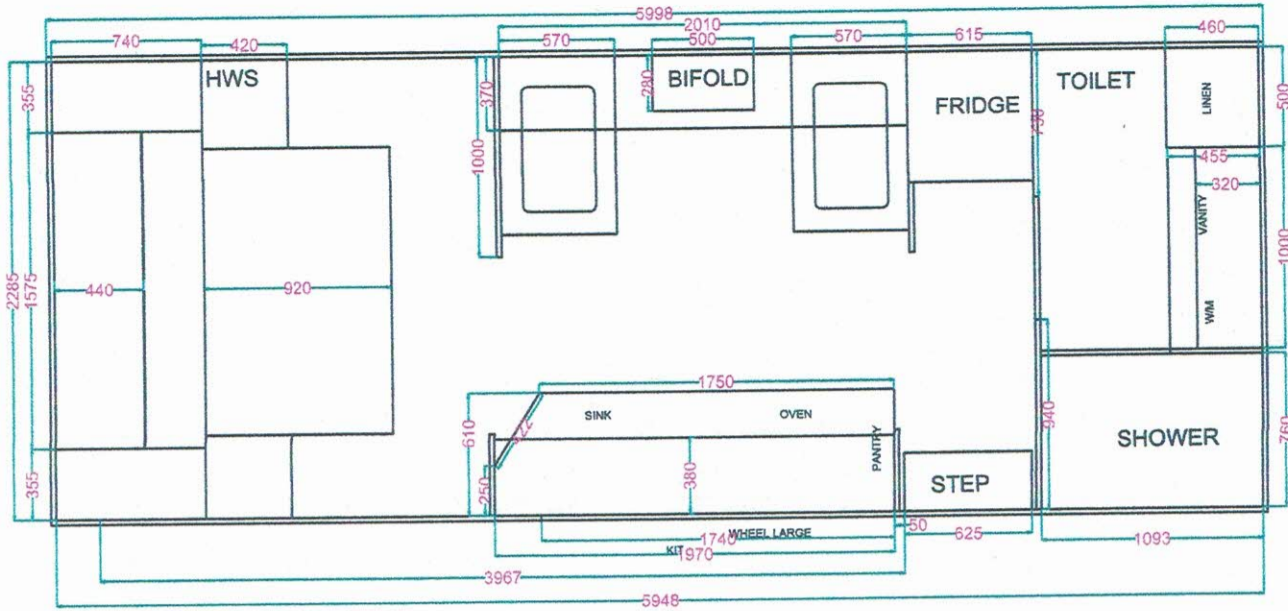

# BEYOND JABIRU LIFESTYLE ADVENTURE

19FT MODEL

EXTRA:

MODEL : 19FT OPR CAFE

CHASSIS NO: OPX BEYOND JABIRU

COLOR:  
OHC-  
BASE-

SUPPLIER:

CHECKED BY:

SCALE:

DATE:

BEYOND SABIRU  
LIFESTYLE ADVENTURE

EXTRAS:

MODEL: 19.6FT VAN <i>COUPLES BEYOND SABIRU</i>		CHASSIS: OPX
ALUMINIUM:	FLOOR:	LAMINEX:
CHECKER PLATE:	UPHOLSTRY:	SHEET: 1-2
DECALS:	DOORS:	YEAR: <input type="text"/> DIM: MM

SCALE:

DATE:

20FT MODEL UPDATED L SHAPE