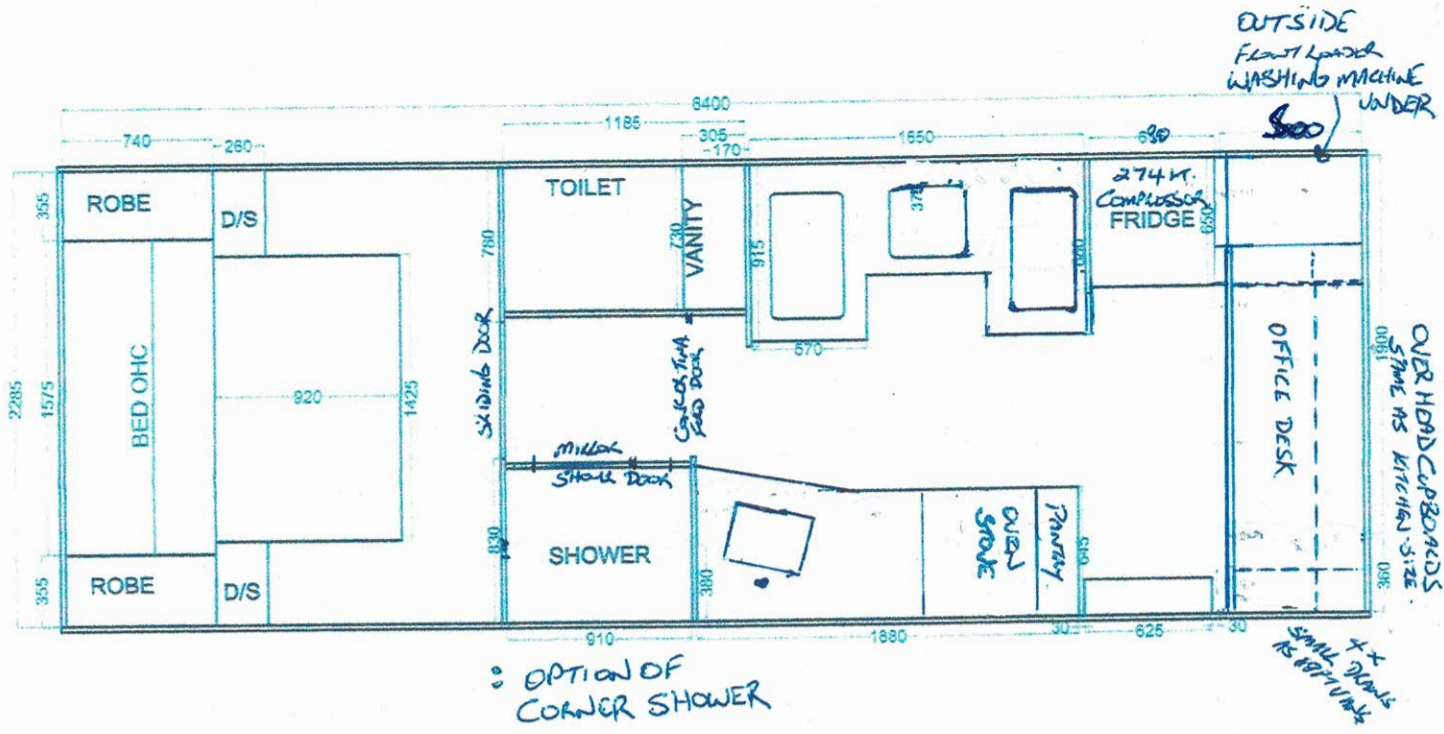

OFFICE
CAMPOSS DESERTSOMMA LIFESTYLE ADVENTURE
OFF-ROAD.

EXTRAS:

MODEL: 21FT COUPLES (REAR OFFICE) <i>KIMBERLEY'S</i>		CHASSIS: OPX
ALUMINIUM:	FLOOR:	LAMINEX:
CHECKER PLATE:	UPHOLSTRY:	SHEET: 1-2
DECALS: XTREME RV.COM.AU CAMPOSS KIMBERLEY'S	DOORS:	YEAR:

CUSTOMER: _____

DATE: _____