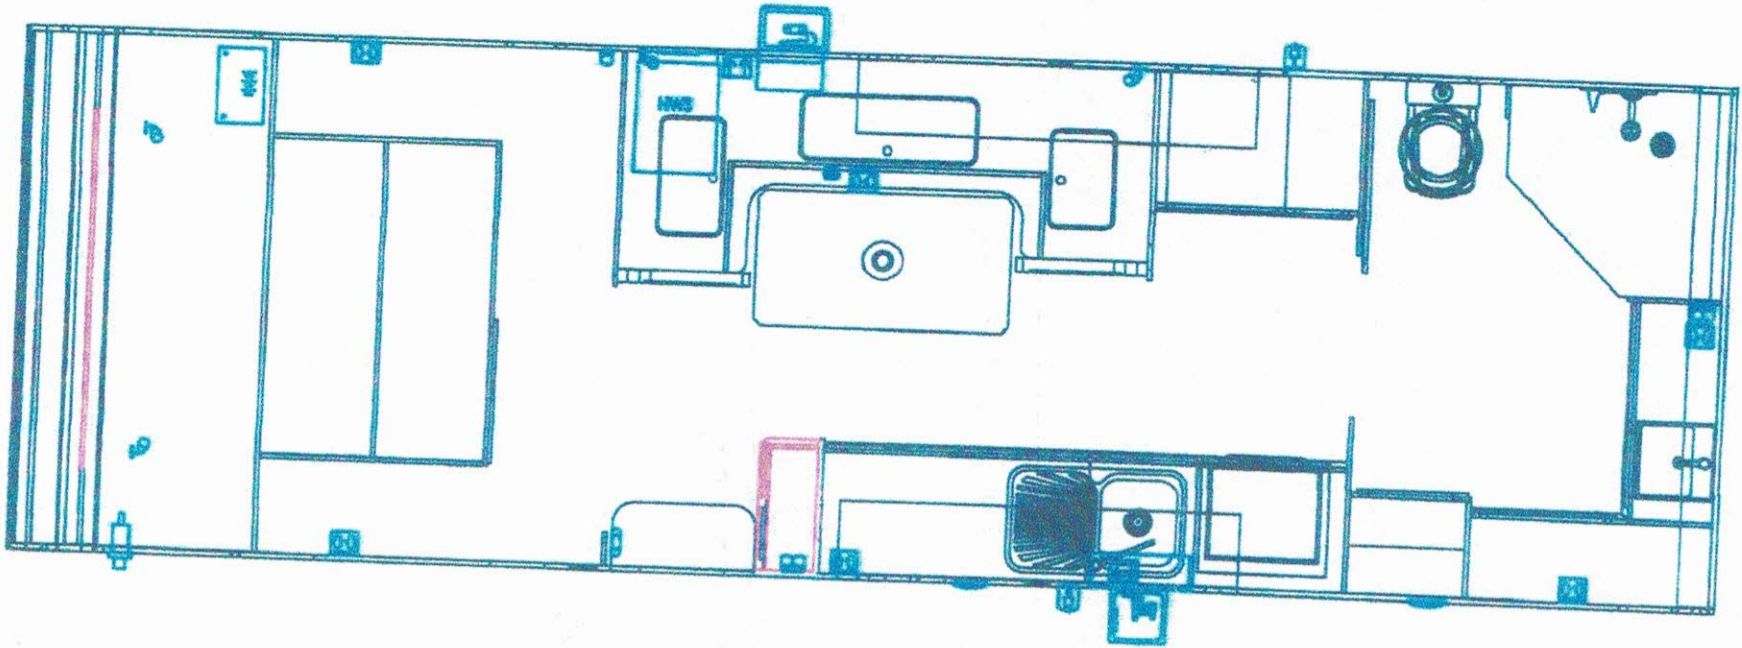

BEYOND. LIFESTYLE ADVENTURE
22' LUXURY ENSUITE