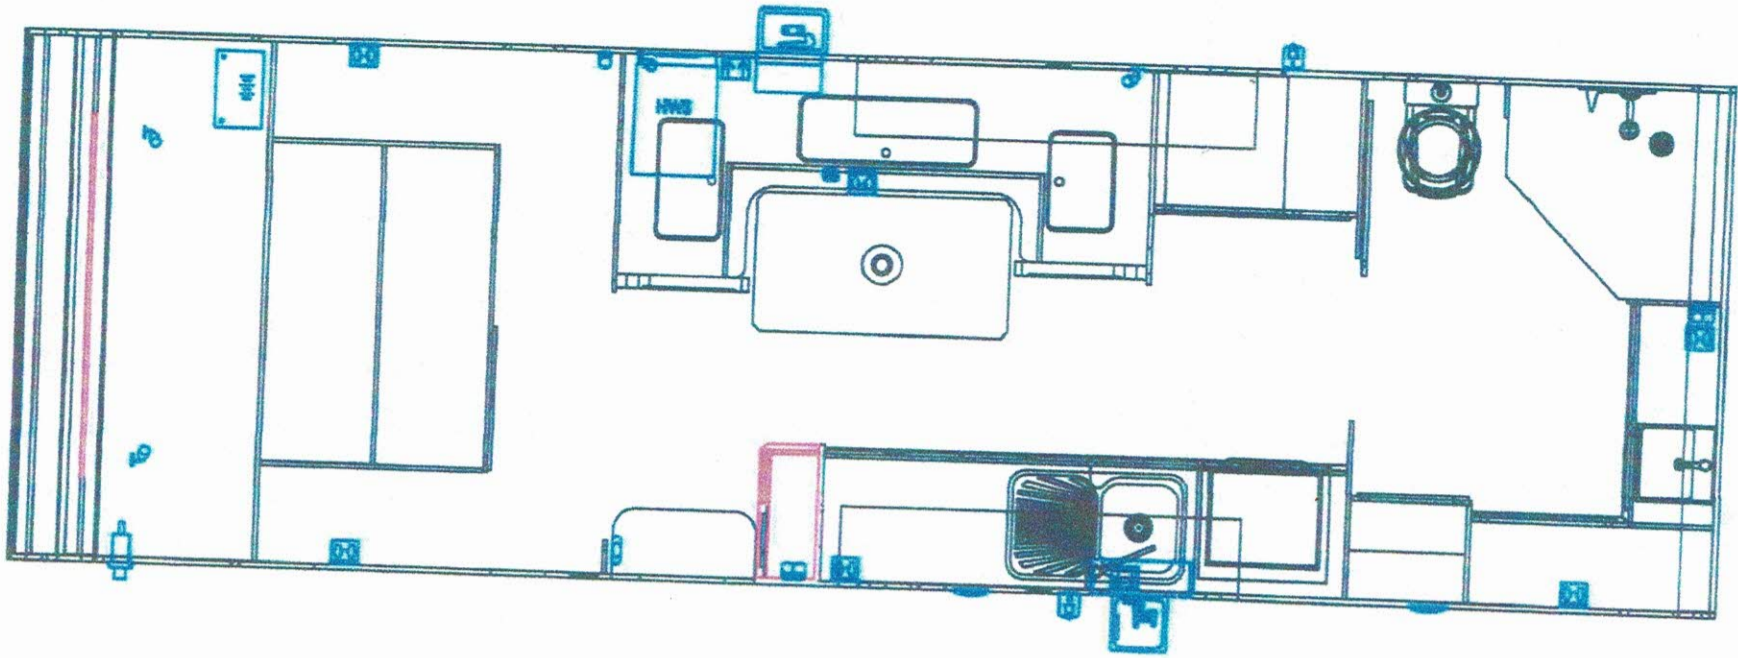

CAMPBOSS LIFESTYLE ADVENTURE OFF-ROAD
22' LUXURY ENSUITE