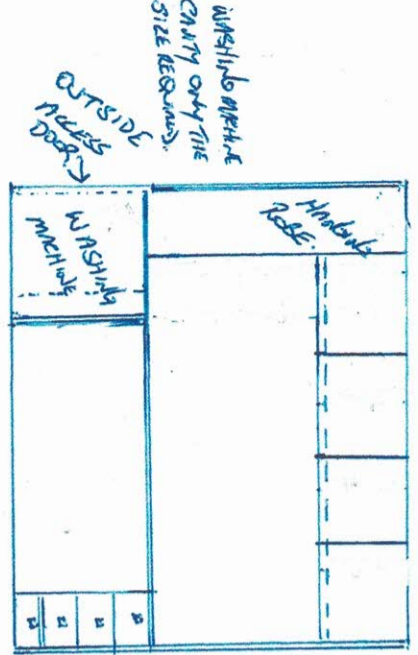

OFFICE
CAMPOSS DESERTSOMMA LIFESTYLE ADVENTURE
OFF-ROAD.

EXTRAS:

MODEL: 21FT COUPLES (REAR OFFICE) <i>KIMBERLEY'S</i>		CHASSIS: OPX
ALUMINIUM:	FLOOR:	LAMINEX:
CHECKER PLATE:	UPHOLSTRY:	SHEET: 1-2
DECALS: XTREME RV.COM.AU CAMPOSS KIMBERLEY'S	DOORS:	YEAR:

CUSTOMER: _____

DATE: _____