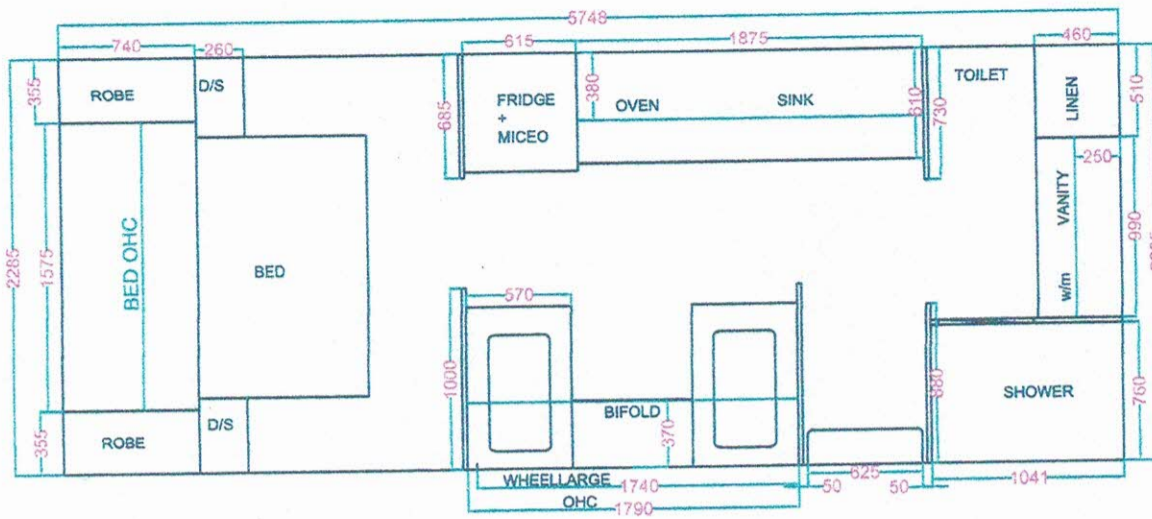

BEYOND JABIRU LIFESTYLE ADVENTURE

19FT MODEL

EXTRA:

MODEL : 19FT OPR CAFE

CHASSIS NO: OPX BEYOND JABIRU

COLOR:
OHC-
BASE-

SUPPLIER:

CHECKED BY:

SCALE:

DATE: