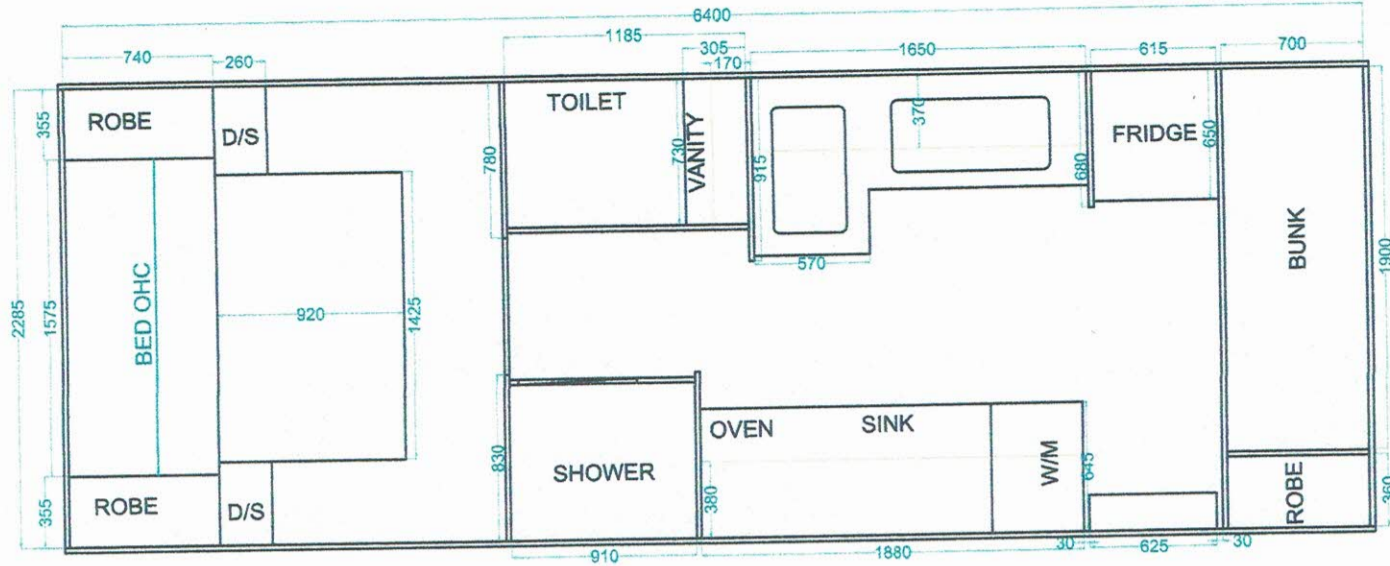

BEYOND - DESERT STORM
FAMILY ADVENTURE

EXTRAS:

MODEL: 22FT BUNK(REAR BUNK) <i>BEYOND MULLARBOR</i>		CHASSIS: OPX
ALUMINIUM:	FLOOR:	LAMINEX:
CHECKER PLATE:	UPHOLSTRY:	SHEET: 1 -2
DECALS:	DOORS:	YEAR:

CUSTOMER: _____ DATE: _____