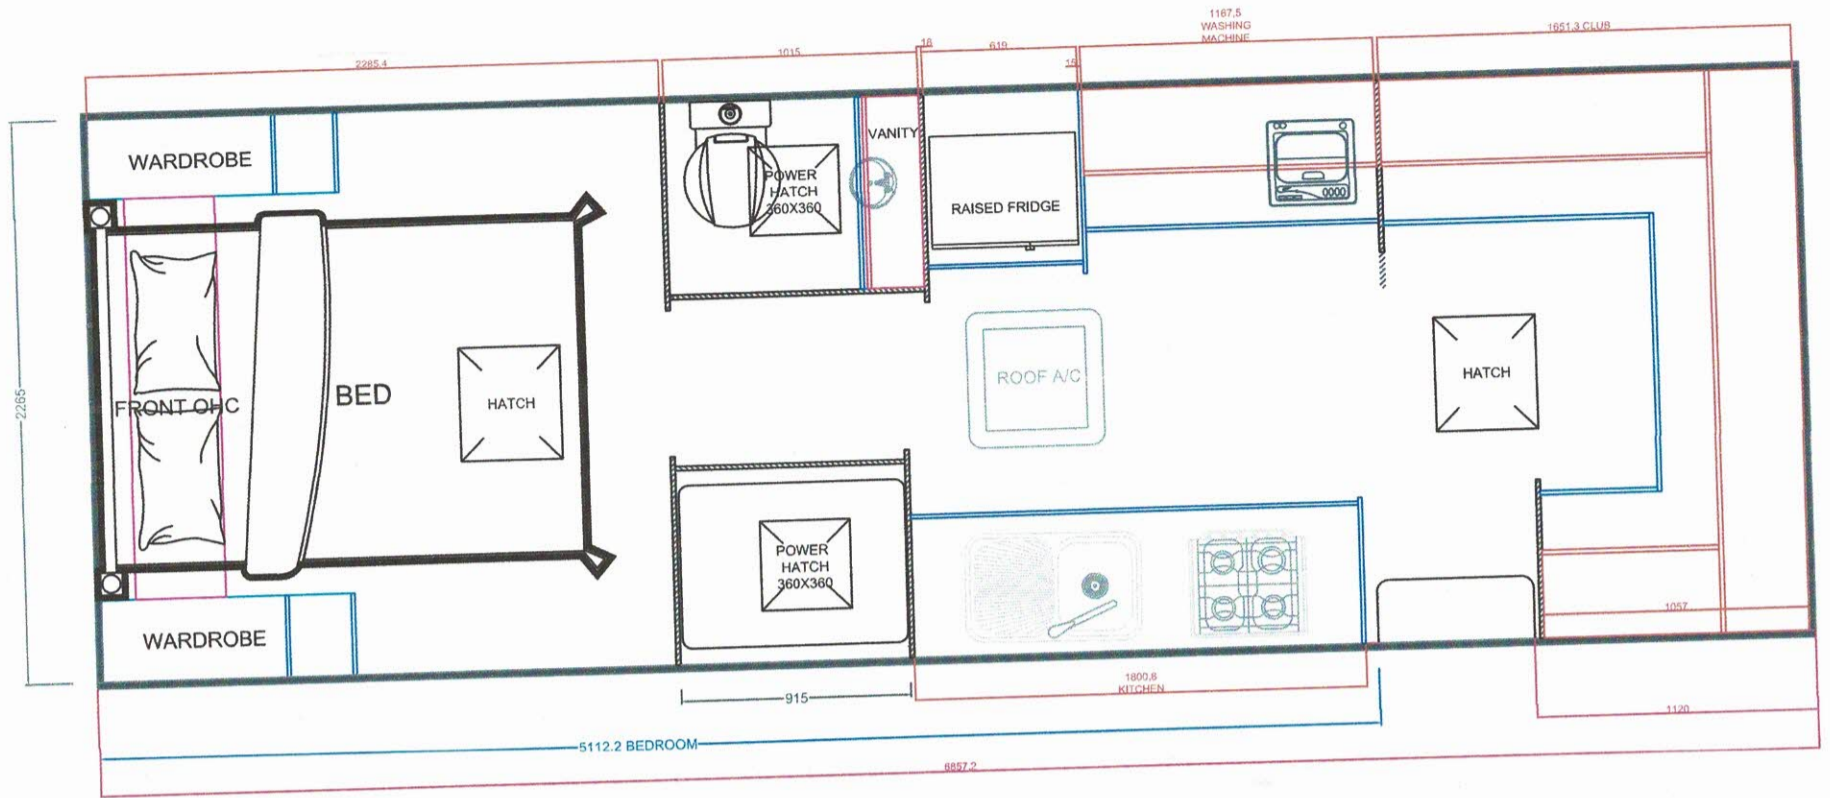

# BEYOND CAPRICORN QUAD BUNK - 23 FAMILY ADVENTURE

CAMPBOSS OFF-ROAD.  
22' Lux Ensuite  
LIFESTYLE ADVENTURE

CAMPBOSS TOP ENDER-CLUB  
OFF-ROAD LIFESTYLE  
ADVENTURE.  
23' Flat Floor

22' 6" BEYOND TOPENDER - CLUB LIFESTYLE ADVENTURE

SCALE:

DATE:

20FT MODEL UPDATED L SHAPE