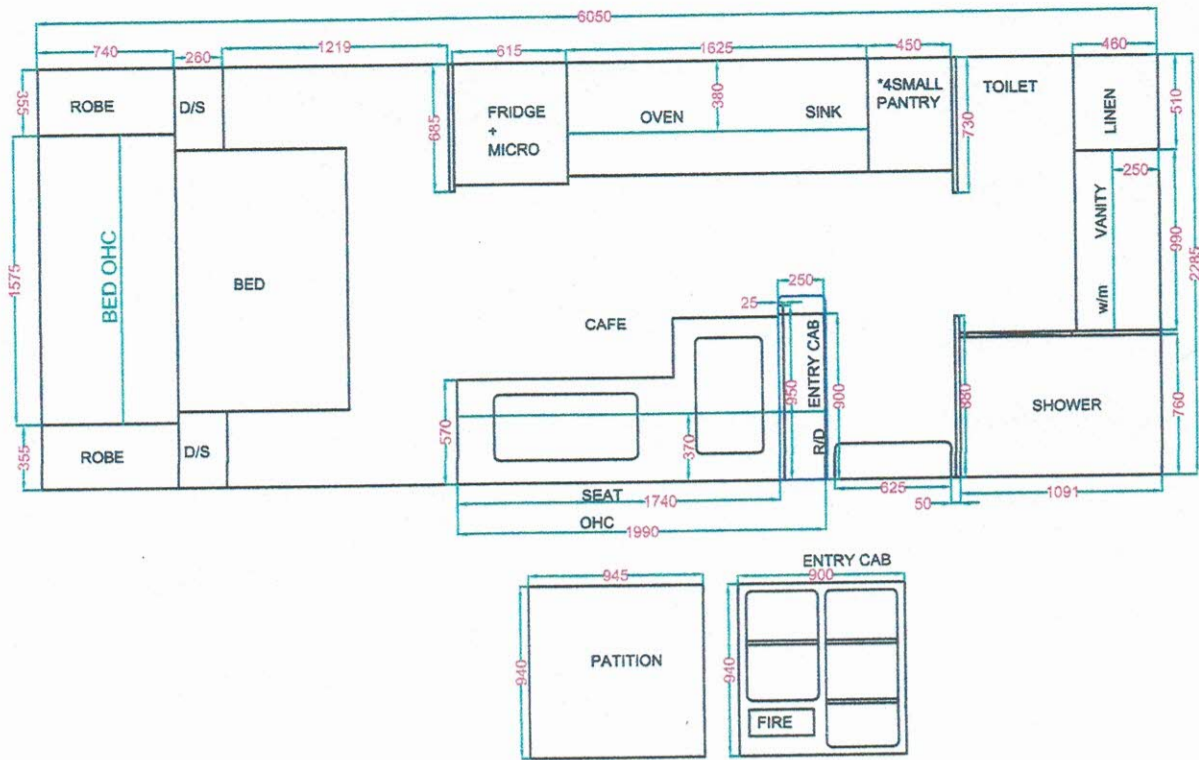

20FT MODEL UPDATED L SHAPE

BEYOND SABIRU LIFESTYLE ADVENTURE

EXTRA:

MODEL : 20FT L SHAPE LAYOUT

CHASSIS NO: OPX

COLOR:
OHC-
BASE-

SUPPLIER:

CHECKED BY:

SCALE:

DATE: