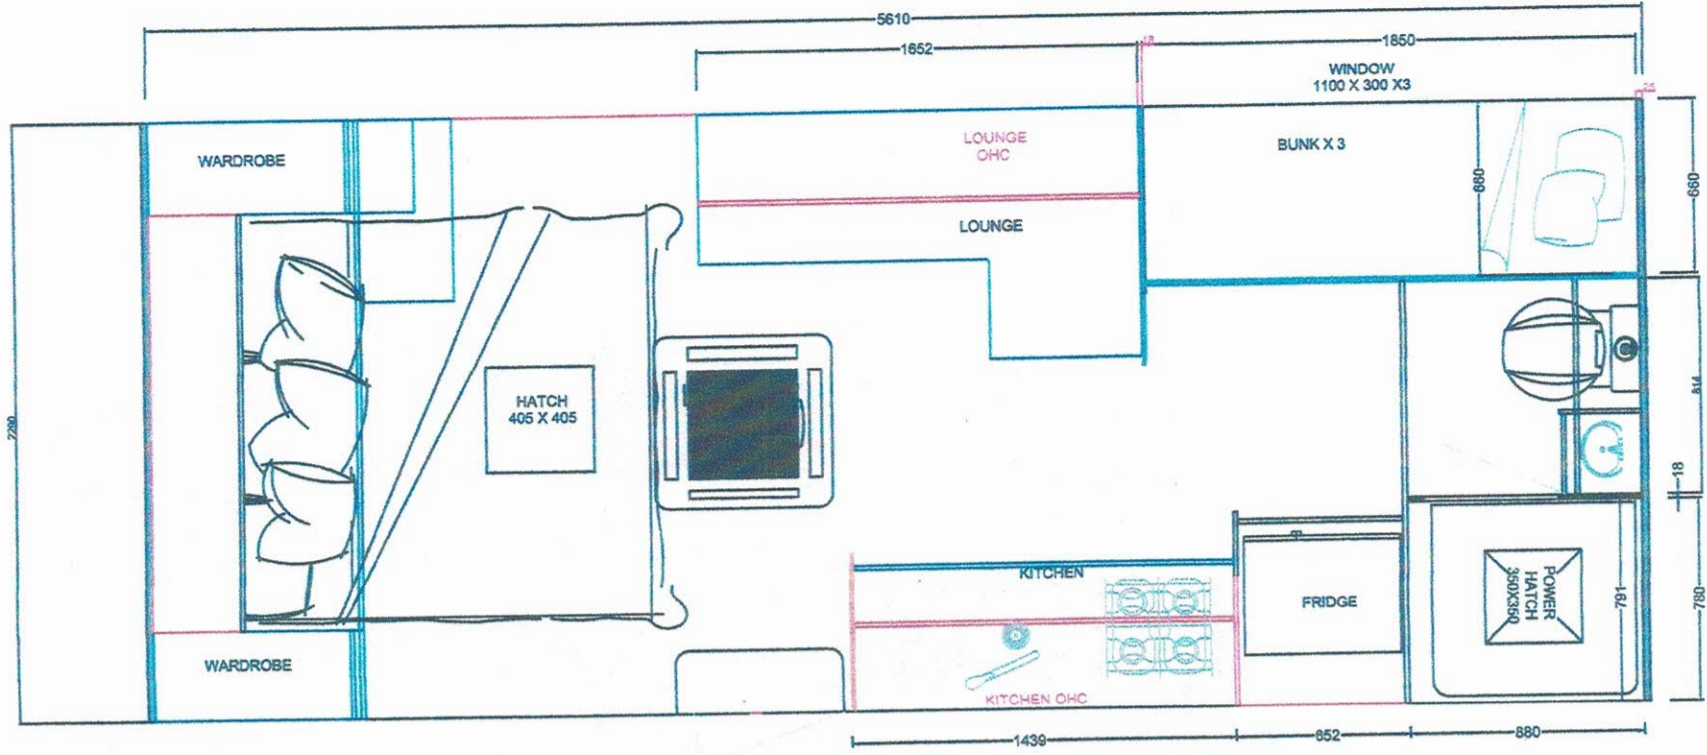

# - 18' 4" REAR BUNK

BEYOND GASCOYNE

FAMILY LIFESTYLE.

- 18' 4"

EXTRA: