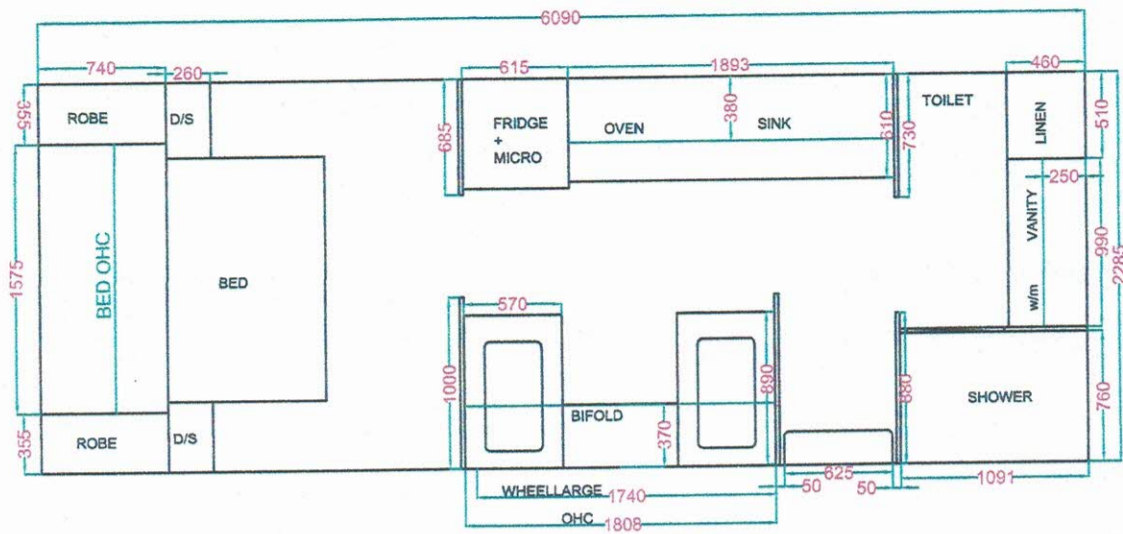

BEYOND JABIRU LIFESTYLE ADVENTURE

20FT

EXTRA:

MODEL : 20FT OPR CAFE

CHASSIS NO: OPX

COLOR:
OHC-
BASE-

SUPPLIER:

CHECKED BY:

SCALE:

DATE: